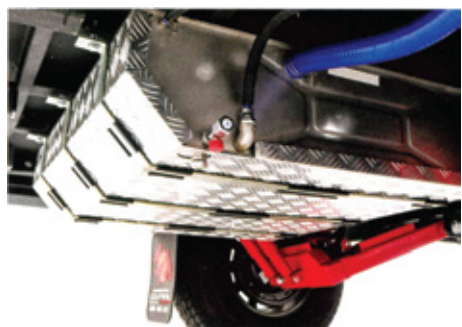

Stainless Steel water tank with protective checker plate